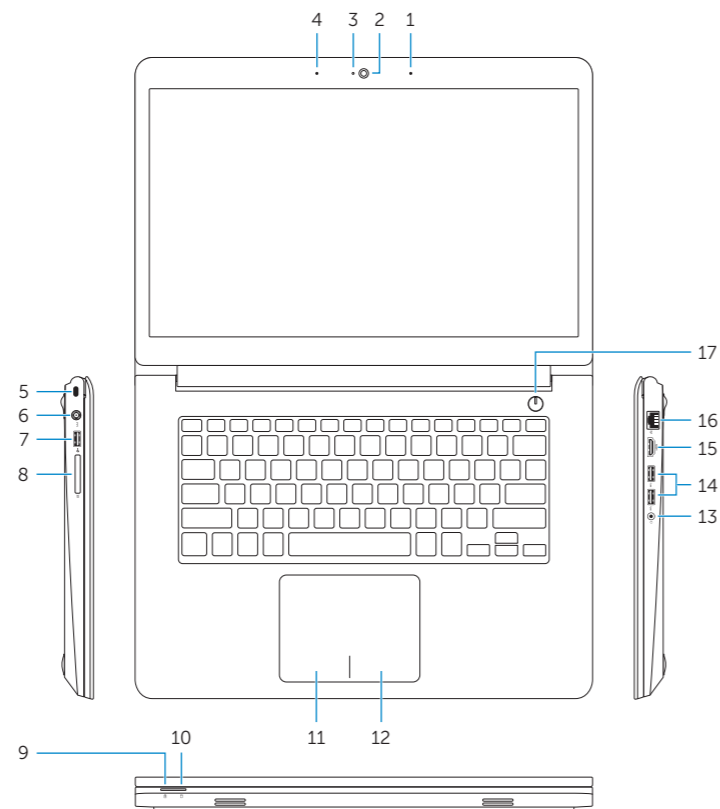

Features

功能部件 | 功能 | 外觀 | 기능

1. Right microphone
2. Camera
3. Camera-status light
4. Left microphone
5. Security-cable slot
6. Power-adapter port
7. USB 2.0 port
8. Media-card reader
9. Power and battery-status light
10. Hard-drive activity light